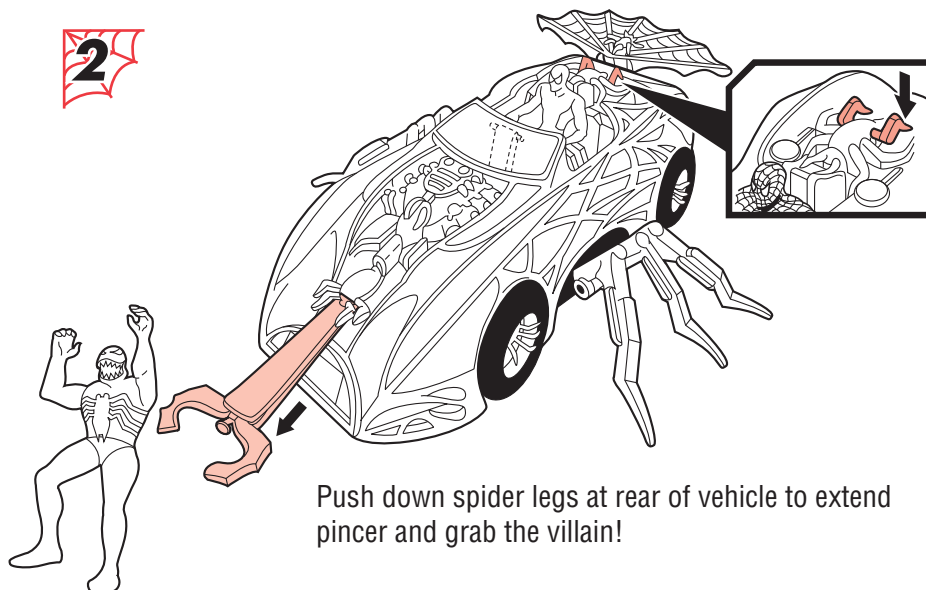

## SPIDER-MAN® Web Car

### Web Car Operation To Catch Villains:

Set pincer in open position and set villain figure (sold separately) in front of pincer.

2

Push down spider legs at rear of vehicle to extend pincer and grab the villain!

### Surprise Attack Spider Missile:

Load missile.

2

Press shifter trigger to launch.

To spring out spider legs, just lift the vehicle!

[www.hasbro.com/spiderman](http://www.hasbro.com/spiderman)