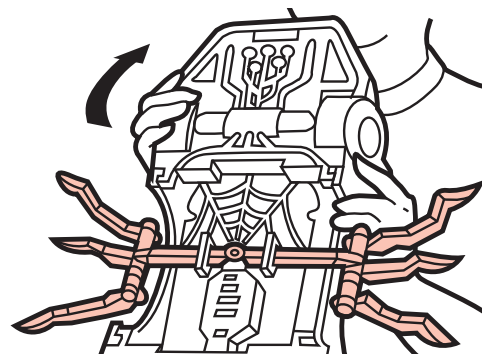

### Web Car Operation To Catch Villains:

Set pincer in open position and set villain figure (sold separately) in front of pincer.

2

Push down spider legs at rear of vehicle to extend pincer and grab the villain!

### Surprise Attack Spider Missile:

Load missile.

2

Press shifter trigger to launch.

To spring out spider legs, just lift the vehicle!

[www.hasbro.com/spiderman](http://www.hasbro.com/spiderman)